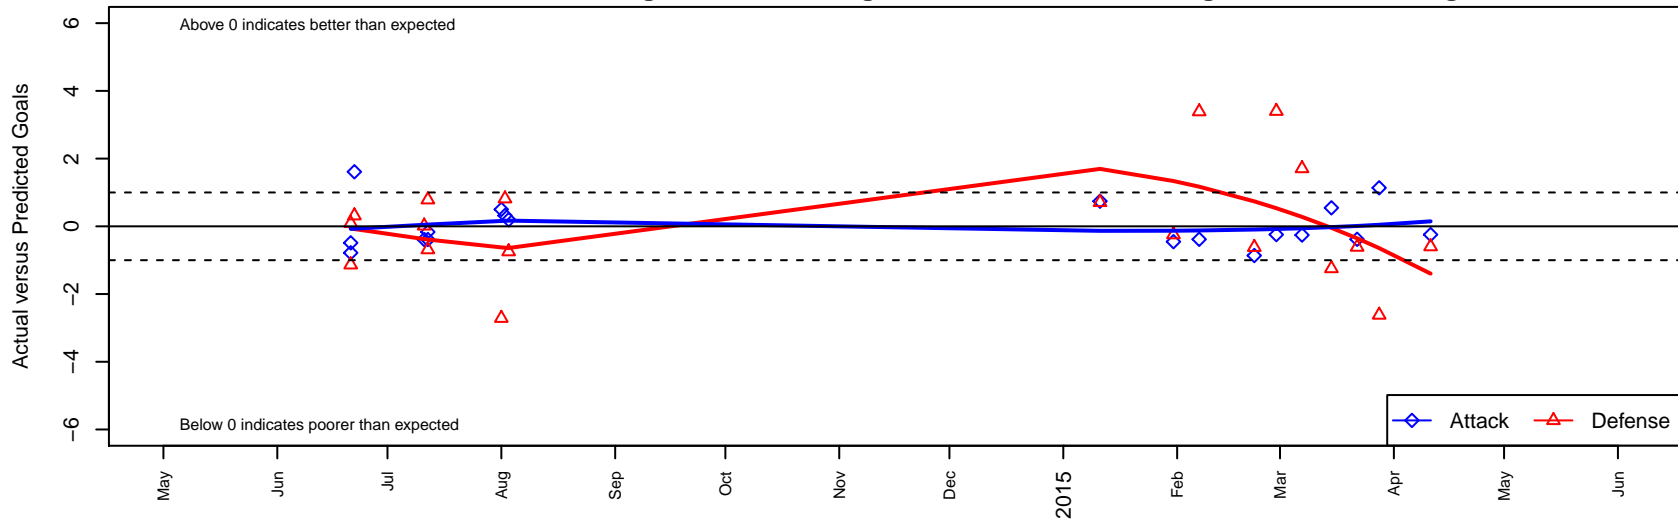

Cascade FC G99

Cascade FC
 Snoqualmie, WA
 G99 total strength=882
 attack=1.1 defense=1.6
 spr league = Win PSPL Classic 2 U15

alt names used:
 Cascade FC G99
 Cascade FC [G99]
 CASCADE FC G99

Venues played:
 2014 Snohomish United Invt U15 Silver
 2014 Seattle Cup GU15
 2014 Dungeness Cup GU15 Silver
 2014 Win PSPL Classic 2 U15

Cascade FC G99
 Dots are actual minus expected GF (blue circles) and GA (red triangles).
 Blue line is smoothed change in attack strength. Red is smoothed change in defense strength.

**attack and defense variance (black dot)
relative to other teams
and top 10 in region**

**attack and defense rating
relative to others at age
and all opponents in last 13 months**

**attack and defense rating
relative to others at age
and all opponents in last 13 months**

Performance relative to 13 month average

Performance relative to 13 month average

Distribution of opponents
 Red = Lose zone, Blue = Win zone, Green = Even
 Black line separates win/lose zones

lot. A=Neither has attack advantage, B=Opponent has both attack and defense advantage, C=Opponent has both attack and defense disadvantage, D=Both have