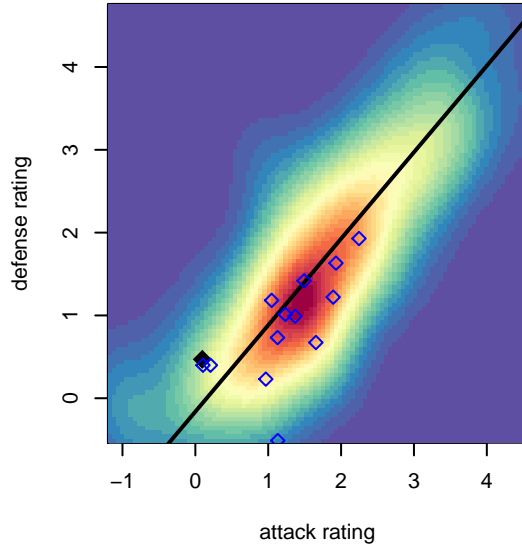

**attack and defense rating
relative to others at age
and all opponents in last 13 months**