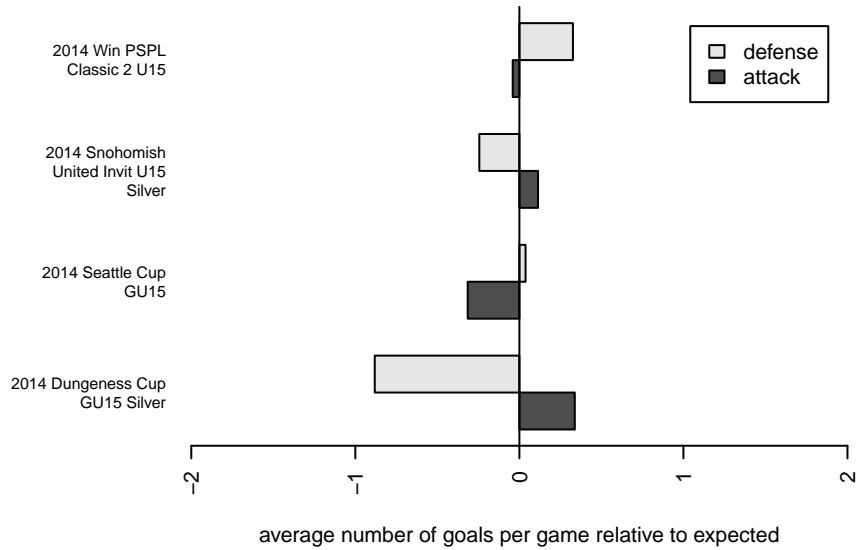

Cascade FC G99

Cascade FC
 Snoqualmie, WA
 G99 total strength=882
 attack=1.1 defense=1.6
 spr league = Win PSPL Classic 2 U15

alt names used:
 Cascade FC G99
 Cascade FC [G99]
 CASCADE FC G99

Venues played:
 2014 Snohomish United Invt U15 Silver
 2014 Seattle Cup GU15
 2014 Dungeness Cup GU15 Silver
 2014 Win PSPL Classic 2 U15

Cascade FC G99
 Dots are actual minus expected GF (blue circles) and GA (red triangles).
 Blue line is smoothed change in attack strength. Red is smoothed change in defense strength.

**attack and defense variance (black dot)
relative to other teams
and top 10 in region**

**attack and defense rating
relative to others at age
and all opponents in last 13 months**

**attack and defense rating
relative to others at age
and all opponents in last 13 months**

Performance relative to 13 month average

Performance relative to 13 month average

Distribution of opponents
 Red = Lose zone, Blue = Win zone, Green = Even
 Black line separates win/lose zones

lot. A=Neither has attack advantage, B=Opponent has both attack and defense advantage, C=Opponent has both attack and defense disadvantage, D=Both have