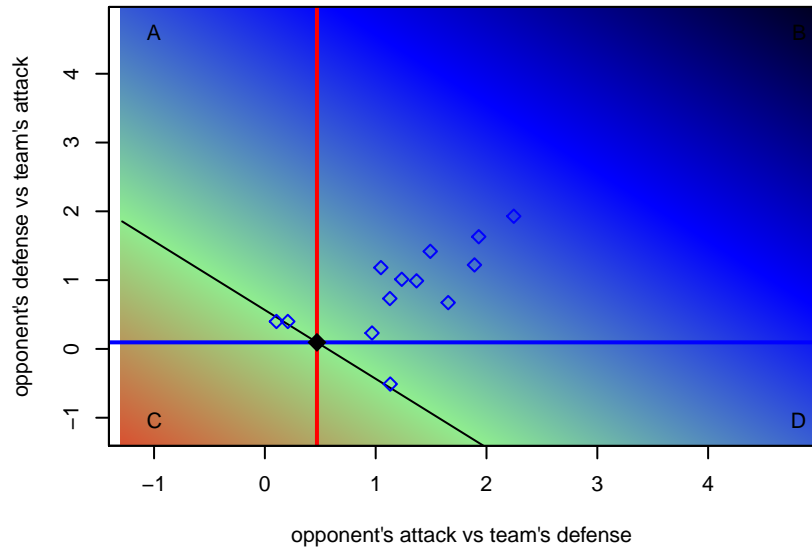

Cascade FC G99
 Dots are actual minus expected GF (blue circles) and GA (red triangles).
 Blue line is smoothed change in attack strength. Red is smoothed change in defense strength.

**attack and defense variance (black dot)
relative to other teams
and top 10 in region**

**attack and defense rating
relative to others at age
and all opponents in last 13 months**

**attack and defense rating
relative to others at age
and all opponents in last 13 months**

Performance relative to 13 month average

Performance relative to 13 month average

Distribution of opponents
 Red = Lose zone, Blue = Win zone, Green = Even
 Black line separates win/lose zones

lot. A=Neither has attack advantage, B=Opponent has both attack and defense advantage, C=Opponent has both attack and defense disadvantage, D=Both have